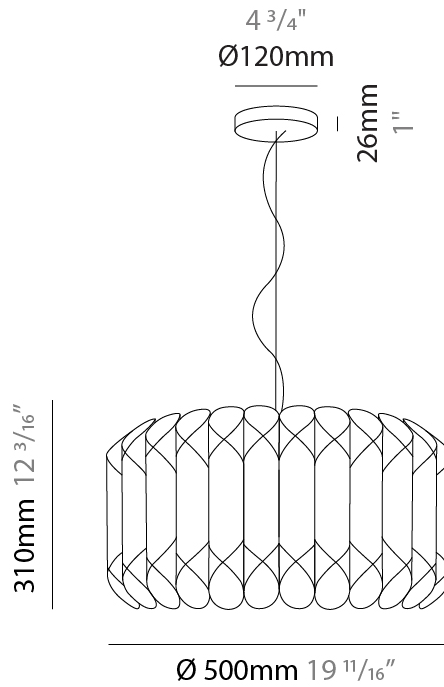

LOUISE SUSPENSION

D61056-

base number   Finish
Options

PROJECT	_____
TYPE	_____
SPECIFIER	_____
QUANTITY	_____
DATE	_____

1. To build a product code in our configurator select the specify button on the base model # product page
2. To build a manual product code on this datasheet choose from the options listed below in blue font and add the suffix to the base model #

GENERAL

Series: Louise _____
Partner: Linea Zero _____
Division: Design _____
Installation: Suspension _____
Product Type: Pendant _____
Mounting Location: Ceiling _____

PHYSICAL

Shape: Drum _____
Diameter (mm): 500 _____
Diameter (in): 19 ¹¹/₁₆ _____
Height (mm): 310 _____
Height (in): 12 ³/₁₆ _____
Max. Overall Height (mm): 1900 _____
Max. Overall Height (in): 74 ¹³/₁₆ _____
Diffuser: Polilux™ Shade - See Finish Options _____
Fixture Finish: WHI / SIL / NGD / COP / PKM _____
Fixture Material: Polilux™/ Metal holder _____
Primary Material: Non-Static Polilux _____

ELECTRICAL

Number of Lamps: 1 _____
Lamp Type: LED Retrofit _____
Bulb Included: Bulb Not Included _____
Max. Wattage Per Lamp (W): 7 _____
Lamp Base: E26 _____
Input Voltage (V): 120 _____
Upon Request: 277Vac / GU24 _____

LED

OPTICAL

RATINGS AND CERTIFICATIONS

Certified By: Certified for North American Standards _____
IP rating: IP20 _____