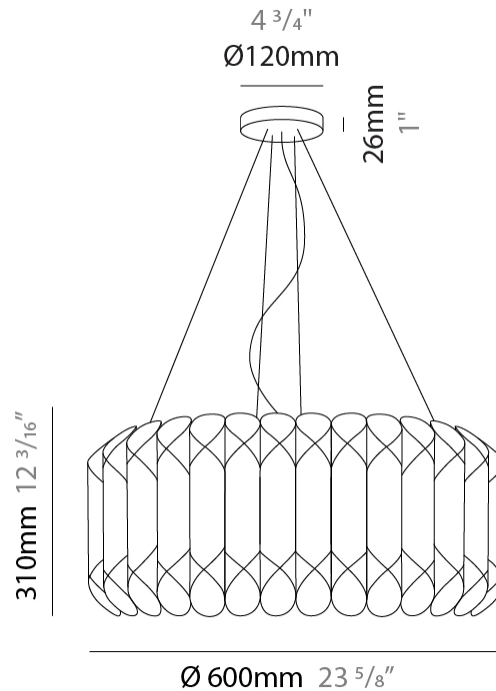

PROJECT	_____
TYPE	_____
SPECIFIER	_____
QUANTITY	_____
DATE	_____

LOUISE SUSPENSION

D61057-

base number   Finish
Options

1. To build a product code in our configurator select the specify button on the base model # product page
2. To build a manual product code on this datasheet choose from the options listed below in blue font and add the suffix to the base model #

GENERAL

Series: Louise _____
Partner: Linea Zero _____
Division: Design _____
Installation: Suspension _____
Product Type: Pendant _____
Mounting Location: Ceiling _____

PHYSICAL

Shape: Drum _____
Diameter (mm): 600 _____
Diameter (in): 23 ⁵/₈ _____
Height (mm): 310 _____
Height (in): 12 ³/₁₆ _____
Max. Overall Height (mm): 1900 _____
Max. Overall Height (in): 74 ¹³/₁₆ _____
Diffuser: Polilux™ Shade - See Finish Options _____
Fixture Finish: WHI / SIL / NGD / COP / PKM _____
Fixture Material: Polilux™/ Metal holder _____
Primary Material: Non-Static Polilux _____

ELECTRICAL

Number of Lamps: 1 _____
Lamp Type: LED Retrofit _____
Bulb Included: Bulb Not Included _____
Max. Wattage Per Lamp (W): 7 _____
Lamp Base: E26 _____
Input Voltage (V): 120 _____
Upon Request: 277Vac / GU24 _____

LED

OPTICAL

RATINGS AND CERTIFICATIONS

Certified By: Certified for North American Standards _____
IP rating: IP20 _____