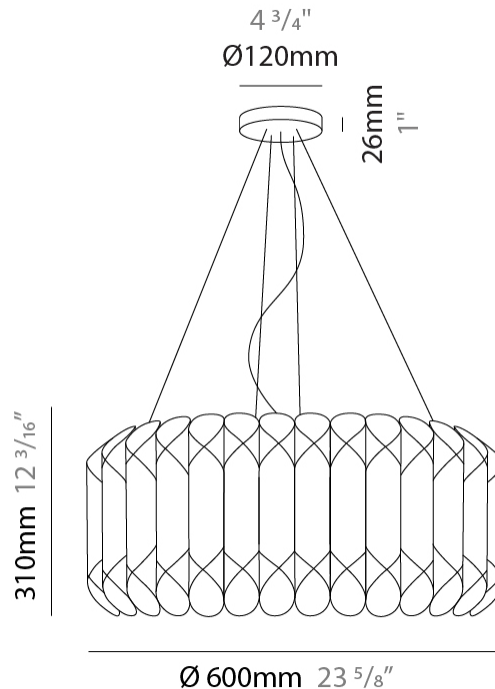

PROJECT
TYPE
SPECIFIER
QUANTITY
DATE

LOUISE SUSPENSION

D61059-

base number   Finish
Options

1. To build a product code in our configurator select the specify button on the base model # product page
2. To build a manual product code on this datasheet choose from the options listed below in blue font and add the suffix to the base model #

GENERAL

Series: Louise
Partner: Linea Zero
Division: Design
Installation: Suspension
Product Type: Pendant
Mounting Location: Ceiling

PHYSICAL

Shape: Drum
Diameter (mm): 600
Diameter (in): 23 ⁵/₈
Height (mm): 310
Height (in): 12 ³/₁₆
Max. Overall Height (mm): 1900
Max. Overall Height (in): 74 ¹³/₁₆
Diffuser: Polilux™ Shade - See Finish Options
Fixture Finish: WHI / SIL / NGD / COP / PKM
Fixture Material: Polilux™/ Metal holder
Primary Material: Non-Static Polilux

ELECTRICAL

Number of Lamps: 5
Lamp Type: LED Retrofit
Bulb Included: Bulb Not Included
Max. Wattage Per Lamp (W): 7
Lamp Base: E26
Input Voltage (V): 120
Upon Request: 277Vac / GU24

LED

OPTICAL

RATINGS AND CERTIFICATIONS

Certified By: Certified for North American Standards
IP rating: IP20