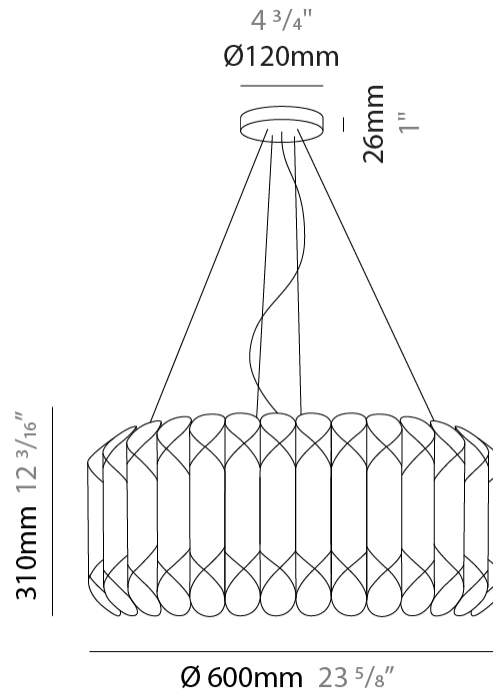

LOUISE SUSPENSION

D61058-

base number   Finish
Options

1. To build a product code in our configurator select the specify button on the base model # product page
2. To build a manual product code on this datasheet choose from the options listed below in blue font and add the suffix to the base model #

GENERAL

Series: Louise
Partner: Linea Zero
Division: Design
Installation: Suspension
Product Type: Pendant
Mounting Location: Ceiling

PHYSICAL

Shape: Drum
Diameter (mm): 600
Diameter (in): 23 ⁵/₈
Height (mm): 310
Height (in): 12 ³/₁₆
Max. Overall Height (mm): 1900
Max. Overall Height (in): 74 ¹³/₁₆
Diffuser: Polilux™ Shade - See Finish Options
[Fixture Finish: WHI / SIL / NGD / COP / PKM](#)
Fixture Material: Polilux™/ Metal holder
Primary Material: Non-Static Polilux

ELECTRICAL

Number of Lamps: 3
Lamp Type: LED Retrofit
Bulb Included: Bulb Not Included
Max. Wattage Per Lamp (W): 7
Lamp Base: E26
Input Voltage (V): 120
Upon Request: 277Vac / GU24

LED

OPTICAL

RATINGS AND CERTIFICATIONS

Certified By: Certified for North American Standards
IP rating: IP20

PROJECT	_____
TYPE	_____
SPECIFIER	_____
QUANTITY	_____
DATE	_____